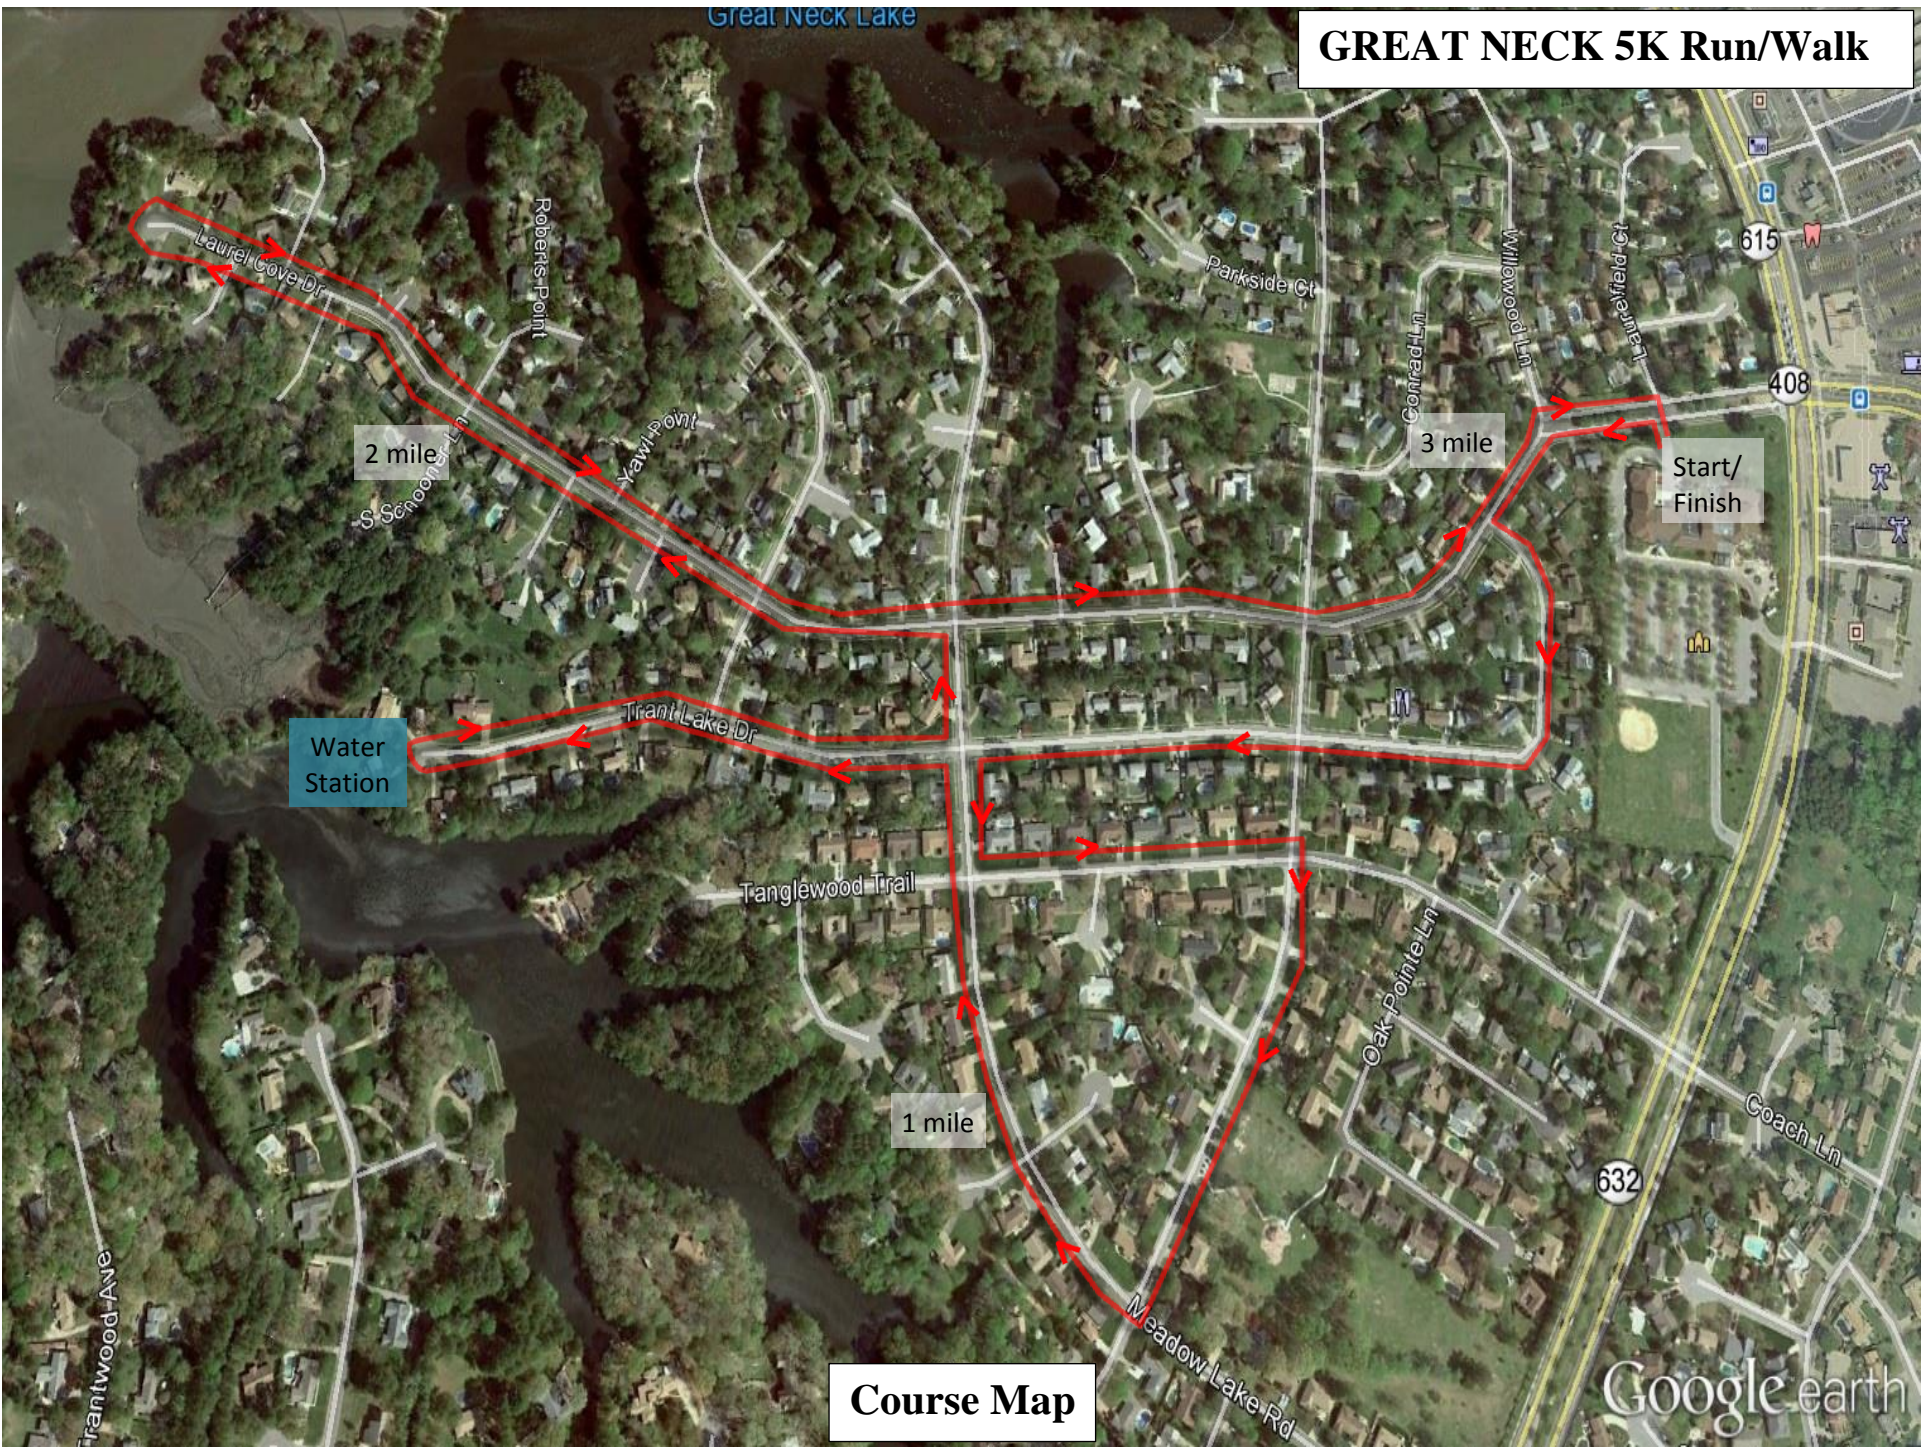

GREAT NECK 5K Run/Walk

Course Map

Google earth